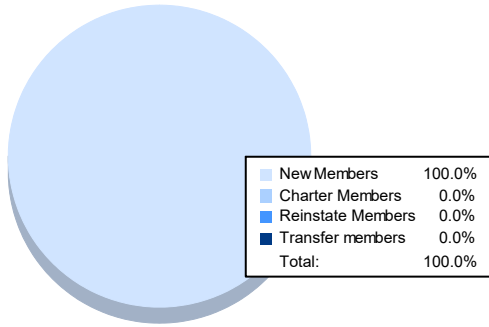

Year	New Clubs	Dropped Clubs	Gain/ Loss Clubs	New Members	Charter Members	Reinstate Members	Transfer Members	Total Member Added	Total Members Dropped	Gain/ Loss Members
2016-2017	0	1	-1	36	2	6	5	49	102	-53
2017-2018	0	0	0	51	0	5	4	60	78	-18
2018-2019	0	0	0	47	0	1	2	50	71	-21
2019-2020	0	0	0	37	0	1	2	40	51	-11
2020-2021	0	1	-1	32	0	0	0	32	86	-54
<b>Average</b>	<b>0</b>	<b>0</b>	<b>0</b>	<b>41</b>	<b>0</b>	<b>3</b>	<b>3</b>	<b>46</b>	<b>78</b>	<b>-31</b>

### Membership Composition June 2021 Cumulative